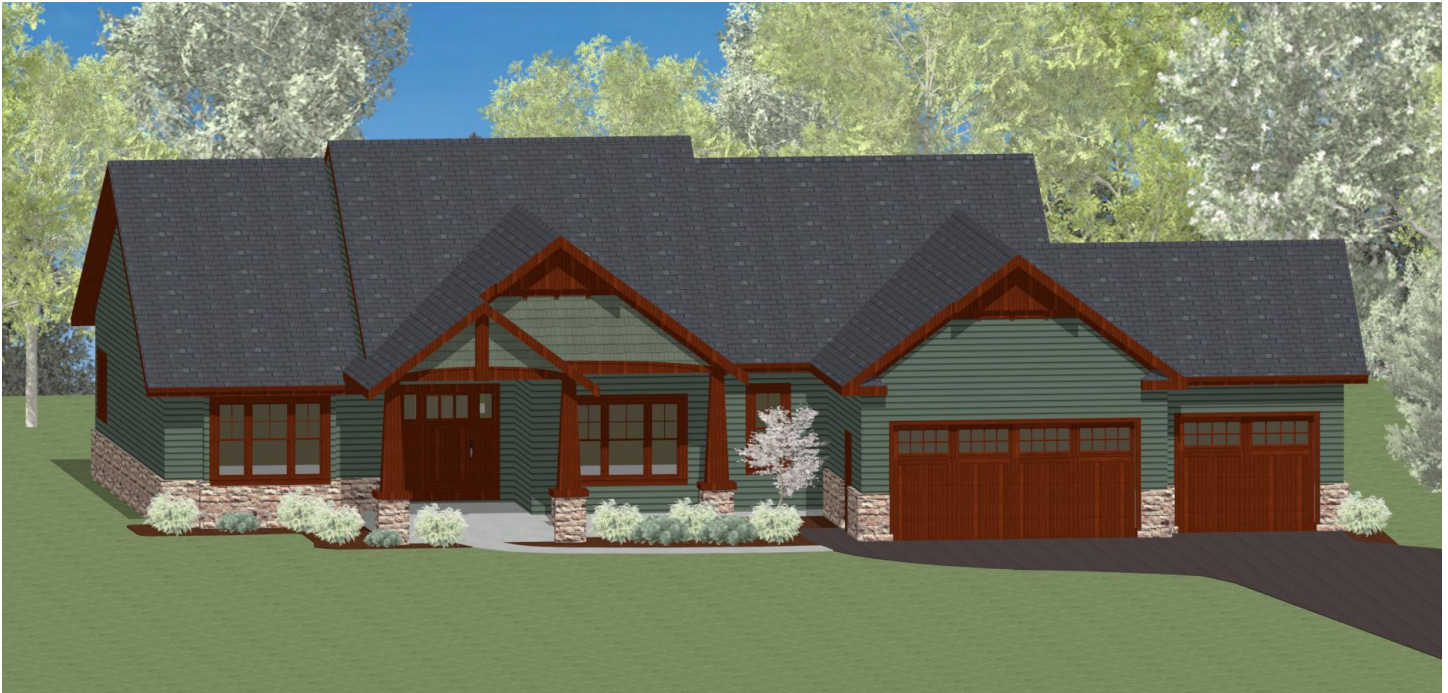

# CARINI ENGINEERING DESIGNS, P.C.

1387 FAIRPORT RD. SUITE 560  
FAIRPORT, N.Y. 14450

- ◆ **TOTAL AREA: 2056 SQ.FT.**
- ◆ 3 BEDROOMS
- ◆ 2 1/2 BATHS
- ◆ LARGE KITCHEN
- ◆ CATH. CLG. IN MASTER
- ◆ VAULTED CLG. IN GREAT RM.
- ◆ WHIRLPOOL TUB AND WALK-IN SHOWER
- ◆ DOUBLE WALK IN CLOSETS
- ◆ 1ST. FLOOR LAUNDRY
- ◆ STEP CLG. IN DINING RM.
- ◆ BUMPED OUT BREAKFAST NOOK
- ◆ 64'-0" WIDE
- ◆ 52'-0" DEEP
- ◆ 9' CEILING HGT.