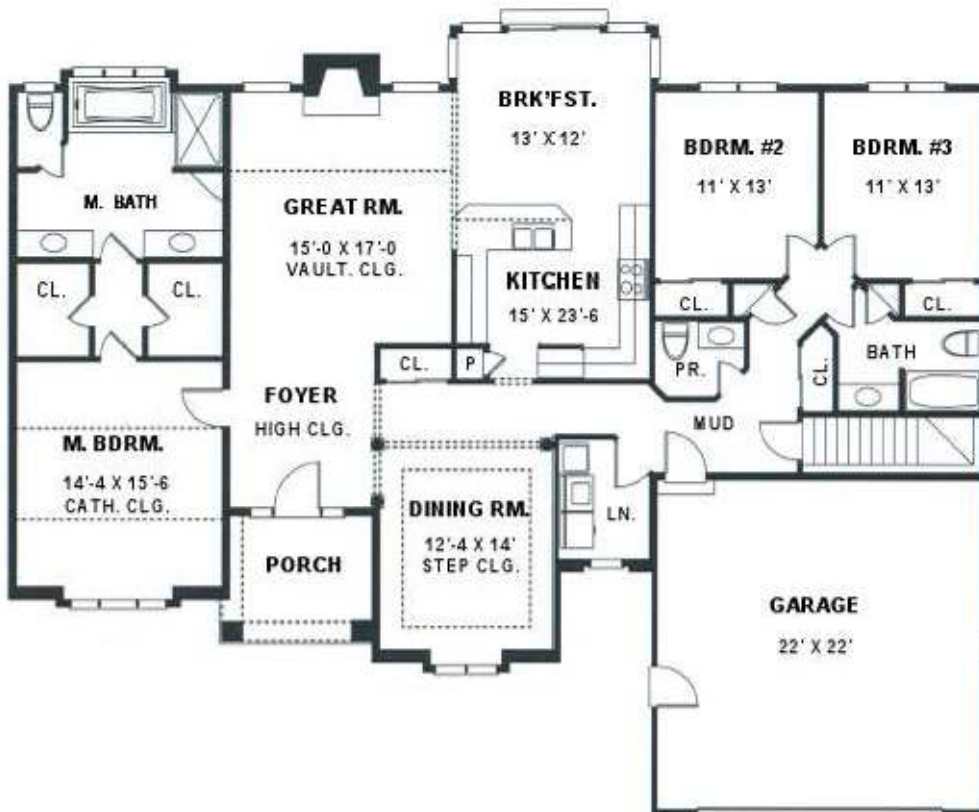

# CARINI ENGINEERING DESIGNS, P.C.

1387 FAIRPORT RD. SUITE 560  
FAIRPORT, N.Y. 14450

- ◆ **TOTAL AREA: 2056 SQ.FT.**
- ◆ 3 BEDROOMS
- ◆ 2 1/2 BATHS
- ◆ LARGE KITCHEN
- ◆ CATH. CLG. IN MASTER
- ◆ VAULTED CLG. IN GREAT RM.
- ◆ WHIRLPOOL TUB AND WALK-IN SHOWER
- ◆ DOUBLE WALK IN CLOSETS
- ◆ 1ST. FLOOR LAUNDRY
- ◆ STEP CLG. IN DINING RM.
- ◆ BUMPED OUT BREAKFAST NOOK
- ◆ 64'-0" WIDE
- ◆ 52'-0" DEEP
- ◆ 9' CEILING HGT.