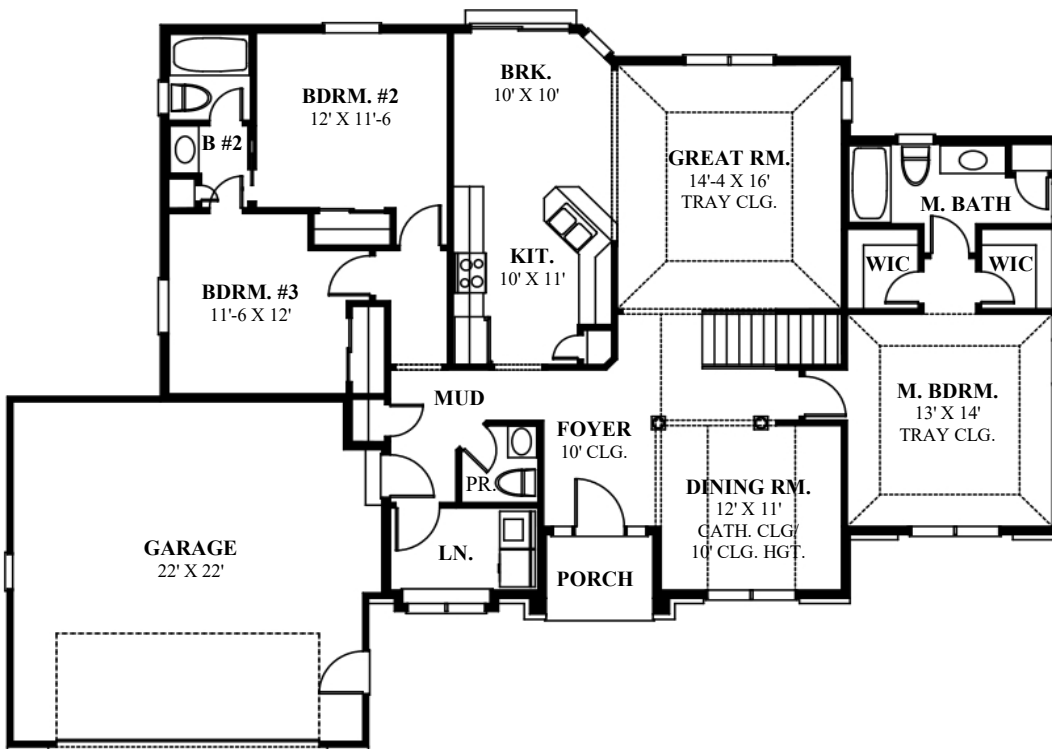

# CARINI ENGINEERING DESIGNS, P.C.

1387 FAIRPORT RD. SUITE 560  
FAIRPORT, N.Y. 14450

- ◆ **TOTAL AREA: 1617 SQ. FT.**
- ◆ **3 BEDROOMS**
- ◆ **2 ½ BATHS**
- ◆ **LARGE LAUNDRY RM.**
- ◆ **TRAY CLG. IN MASTER BD. AND GREAT ROOM**
- ◆ **CATH. CLG. IN DINING RM.**
- ◆ **64'-2" WIDE**
- ◆ **45'-2" DEEP**
- ◆ **8' CEILING 1ST FLOOR**