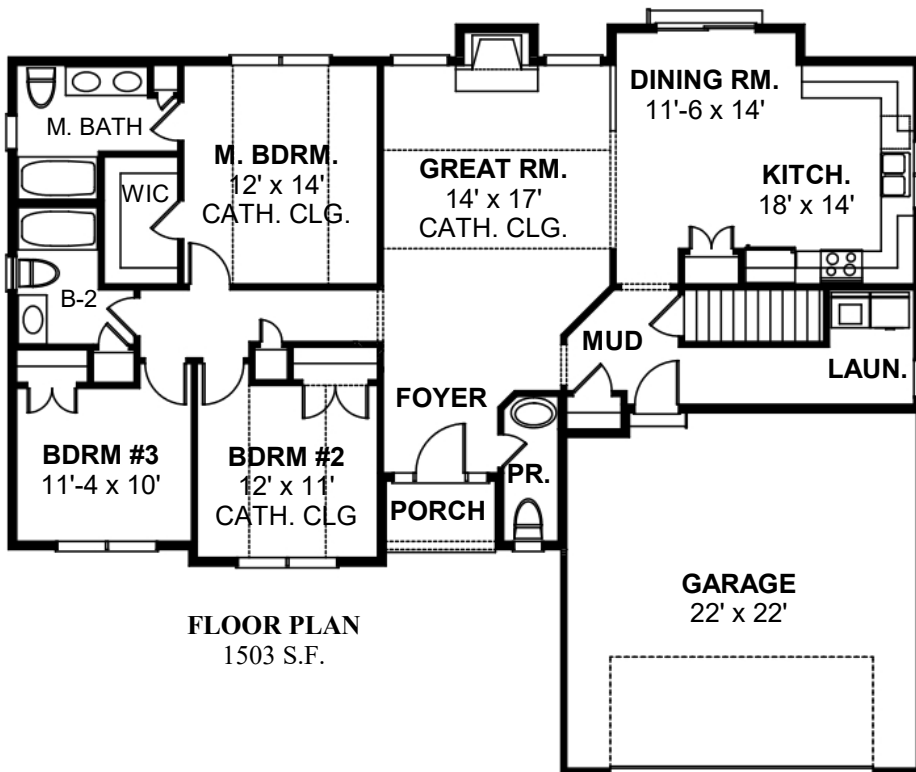

CARINI ENGINEERING DESIGNS, P.C.

1387 FAIRPORT RD. SUITE 560
FAIRPORT, N.Y. 14450

- ◆ **TOTAL AREA: 1503 SQ. FT.**
- ◆ **3 BEDROOMS**
- ◆ **2 ½ BATHS**
- ◆ **LARGE KITCHEN**
- ◆ **CATH. CLG. IN GREAT ROOM, MASTER SUITE AND BR. #2**
- ◆ **LARGE WALK IN CLOSET**
- ◆ **55'-8" WIDE**
- ◆ **43'-8" DEEP**
- ◆ **9' CEILING**